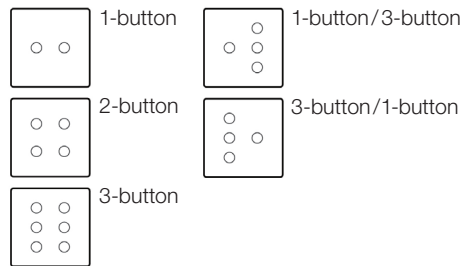

Single-column

Double-column