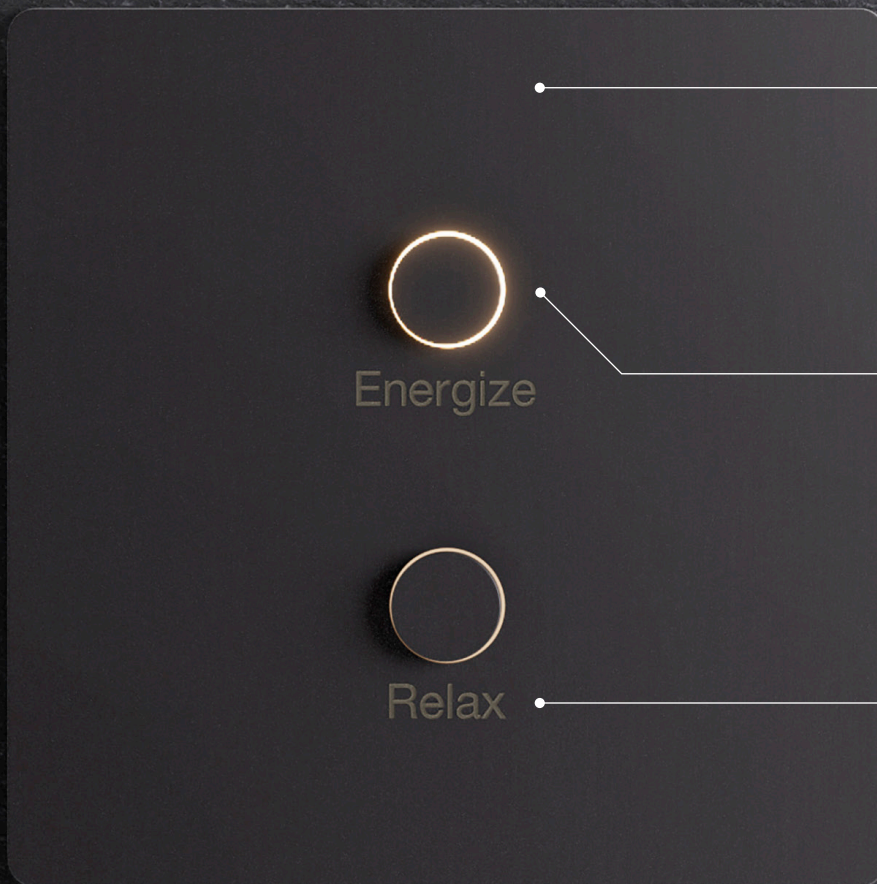

ALISSE

ELEGANCE MADE BRILLIANT

www.amuselighting.com

The Alisse is an elegant, balanced, and versatile wall control that is designed to work seamlessly with Lutron HomeWorks. Choose from a range of button configurations to meet the needs of the space and select a finish from the new Lutron Signature Metal Collection to complement the interior style.

Hand Crafted Finishes

An approachable form machined from solid brass and finished by hand.

Elegant Button Illumination

A subtle touch of technology surrounds the button.

Engraving

Custom engraving to personalize the experience.