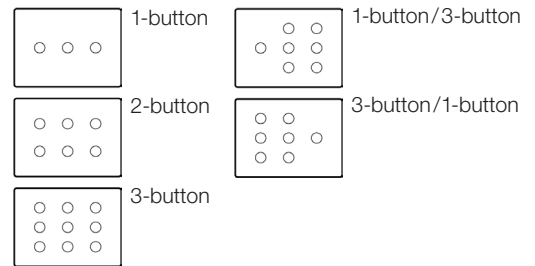

Button Configurations

Alisse offers custom button configurations that deliver a personalized experience and meet the functional needs of the space.

Single-column

Double-column

Triple-column

Mounting Requirements

Single-, double-, and triple-column controls mount within a Lutron square backbox (model number EBB-1-SQ) or a standard UK square backbox (75 mm x 75 mm x 35 mm).

Single-, double-, and triple-column wallplates mount to a single Alisse wall control base unit (model number HW-QS-B-SX).