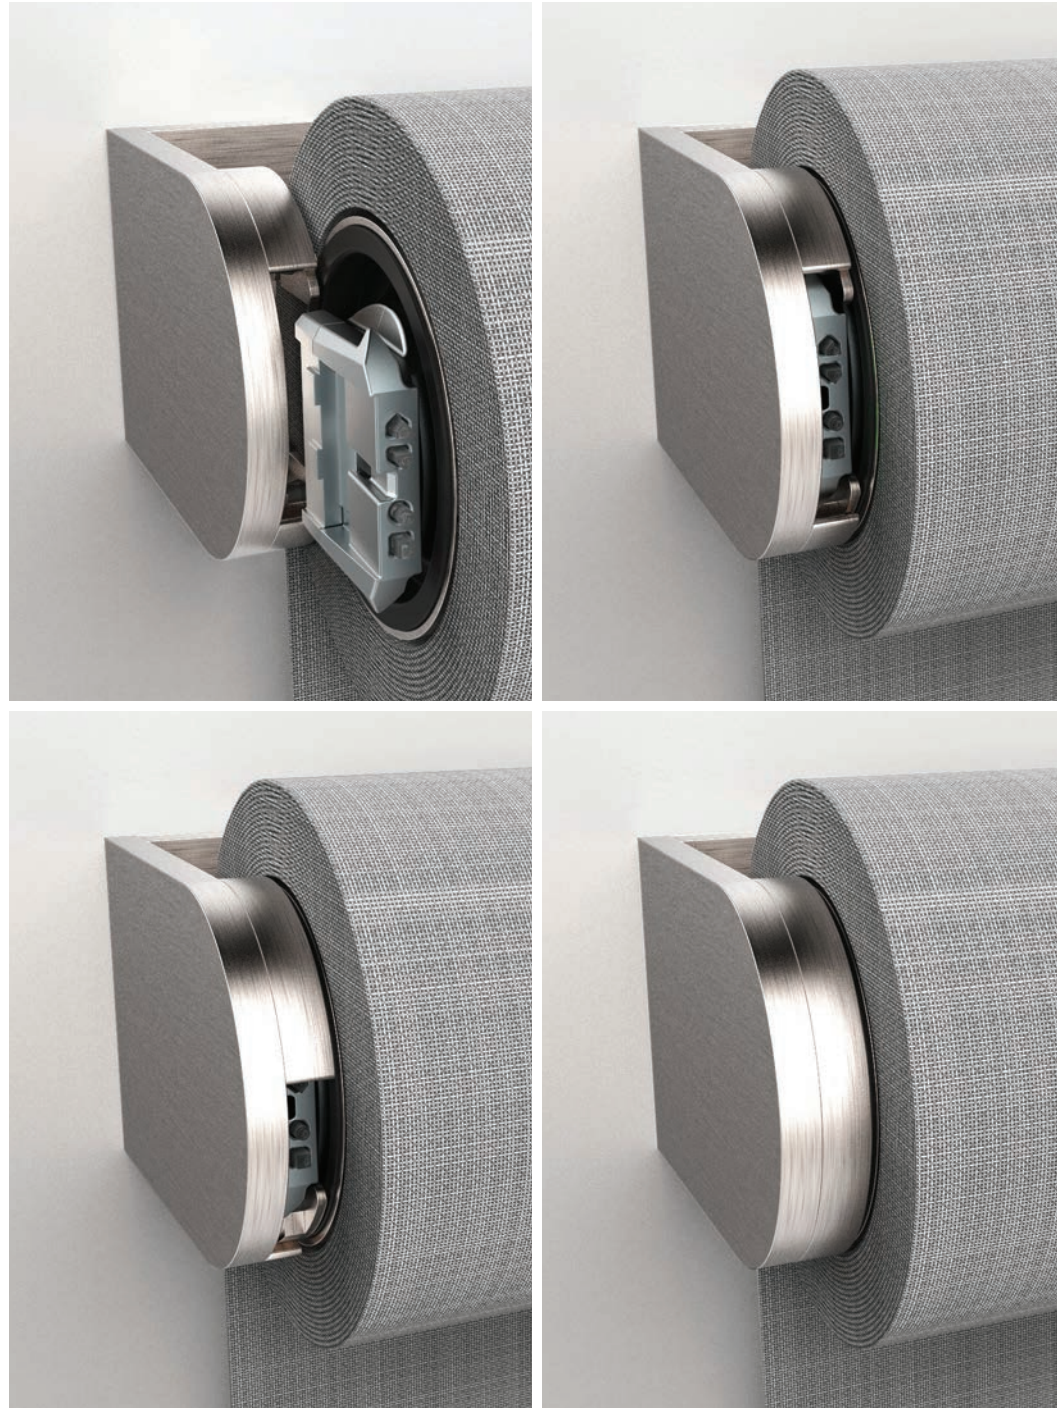

Technology that's **forward-thinking.**

The brackets combine superior workmanship with ingeniously hidden electronics. They have been machined into an aluminium unibody structure that honors the integrity of pure architectural form across a range of mounting conditions—ceiling, wall or jamb. Moreover, within the brackets, the bracket rings can slide open to reveal the programming buttons and indicator LEDs. The design is utterly seamless.