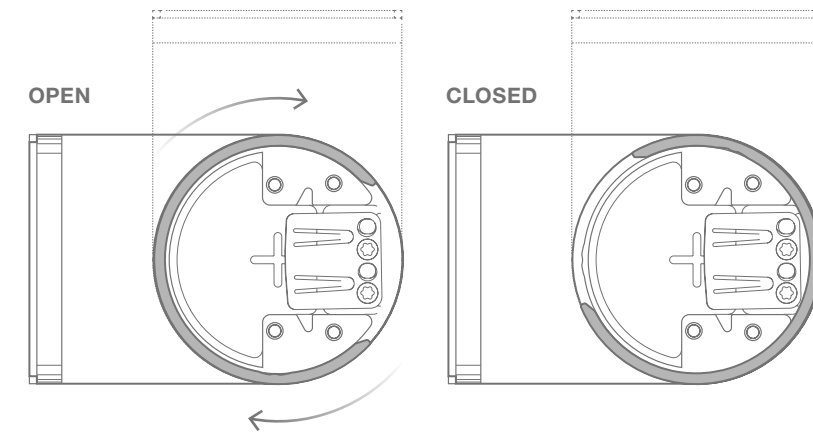

It's the **little black dress** of window coverings.

Sleek and sophisticated, the PALLADIOM design fits anywhere. It blends into any architectural style seamlessly—particularly when the jamb bracket is integrated into a frame or window recess. Our handsome circular bracket visually extends the structural tube outward and into the wall: the shade appears to float in midair.

The brackets combine superior workmanship with ingeniously hidden electronics. They have been machined into an aluminium unibody structure that honors the integrity of pure architectural form across a range of mounting conditions—ceiling, wall or jamb. Moreover, within the brackets, the bracket rings can slide open to reveal the programming buttons and indicator LEDs. The design is utterly seamless.

- SHADE SIZE**
- Width: 500 mm to 3.65 mm
 - Height: 205 mm to 3.65 mm

POWER
■ 35V DC low-voltage

CONTROL SYSTEM
HomeWorks

BOTTOM RAIL
Extruded aluminum with machined end caps

SATIN NICKEL

BLACK ANODIZED

CLEAR ANODIZED